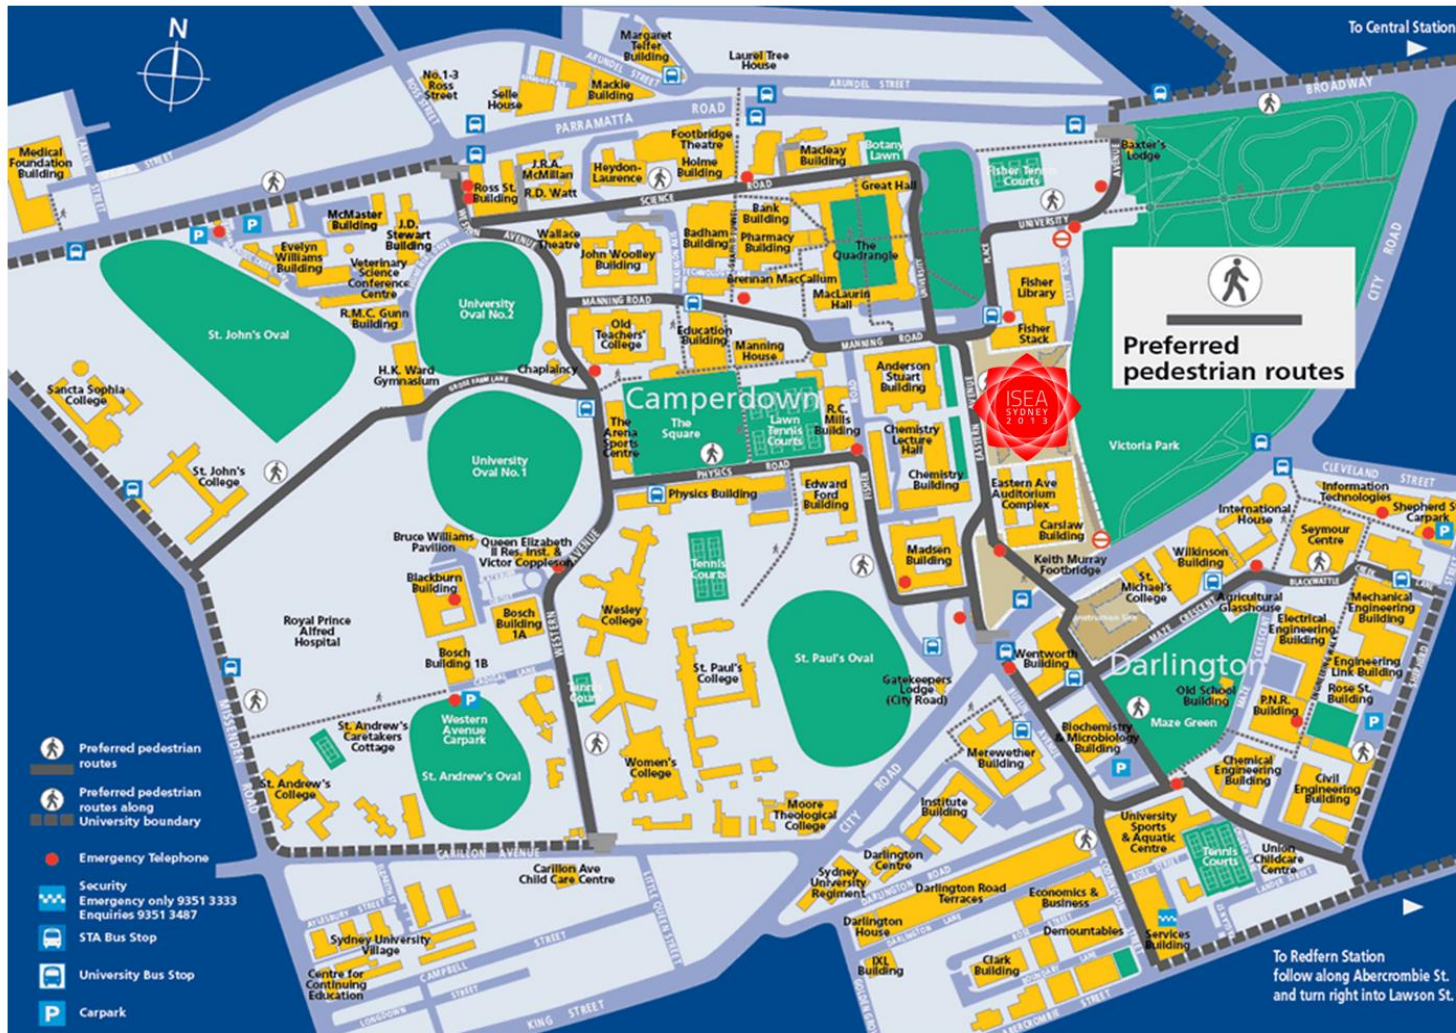

Visit to the University of Sydney

Rae Earnshaw

Background of Prof Earnshaw

- University of Leeds – Russell Group
- Illinois Institute of Technology – private University, Chicago. IITRI
- Northwestern Polytechnical University, Xian, China
- George Washington University – private University – downtown DC – close by White House and NSF – Foggy Bottom – Dept of Electrical Eng and Computer Science
- 4 books with Professor Rogers at US Naval Academy, Annapolis, USA
- University of Bradford, Professor of Electronic Imaging
- <http://www.bradford.ac.uk/ei/electrical-engineering-and-computer-science/staff-profiles/profile/?u=raearnsh>
- Glyndwr University, Professor of Creative Industries

Map of Australia

Map of Sydney

University of Sydney

University of Sydney

References

- <http://sydney.edu.au/>
- http://en.wikipedia.org/wiki/University_of_Sydney