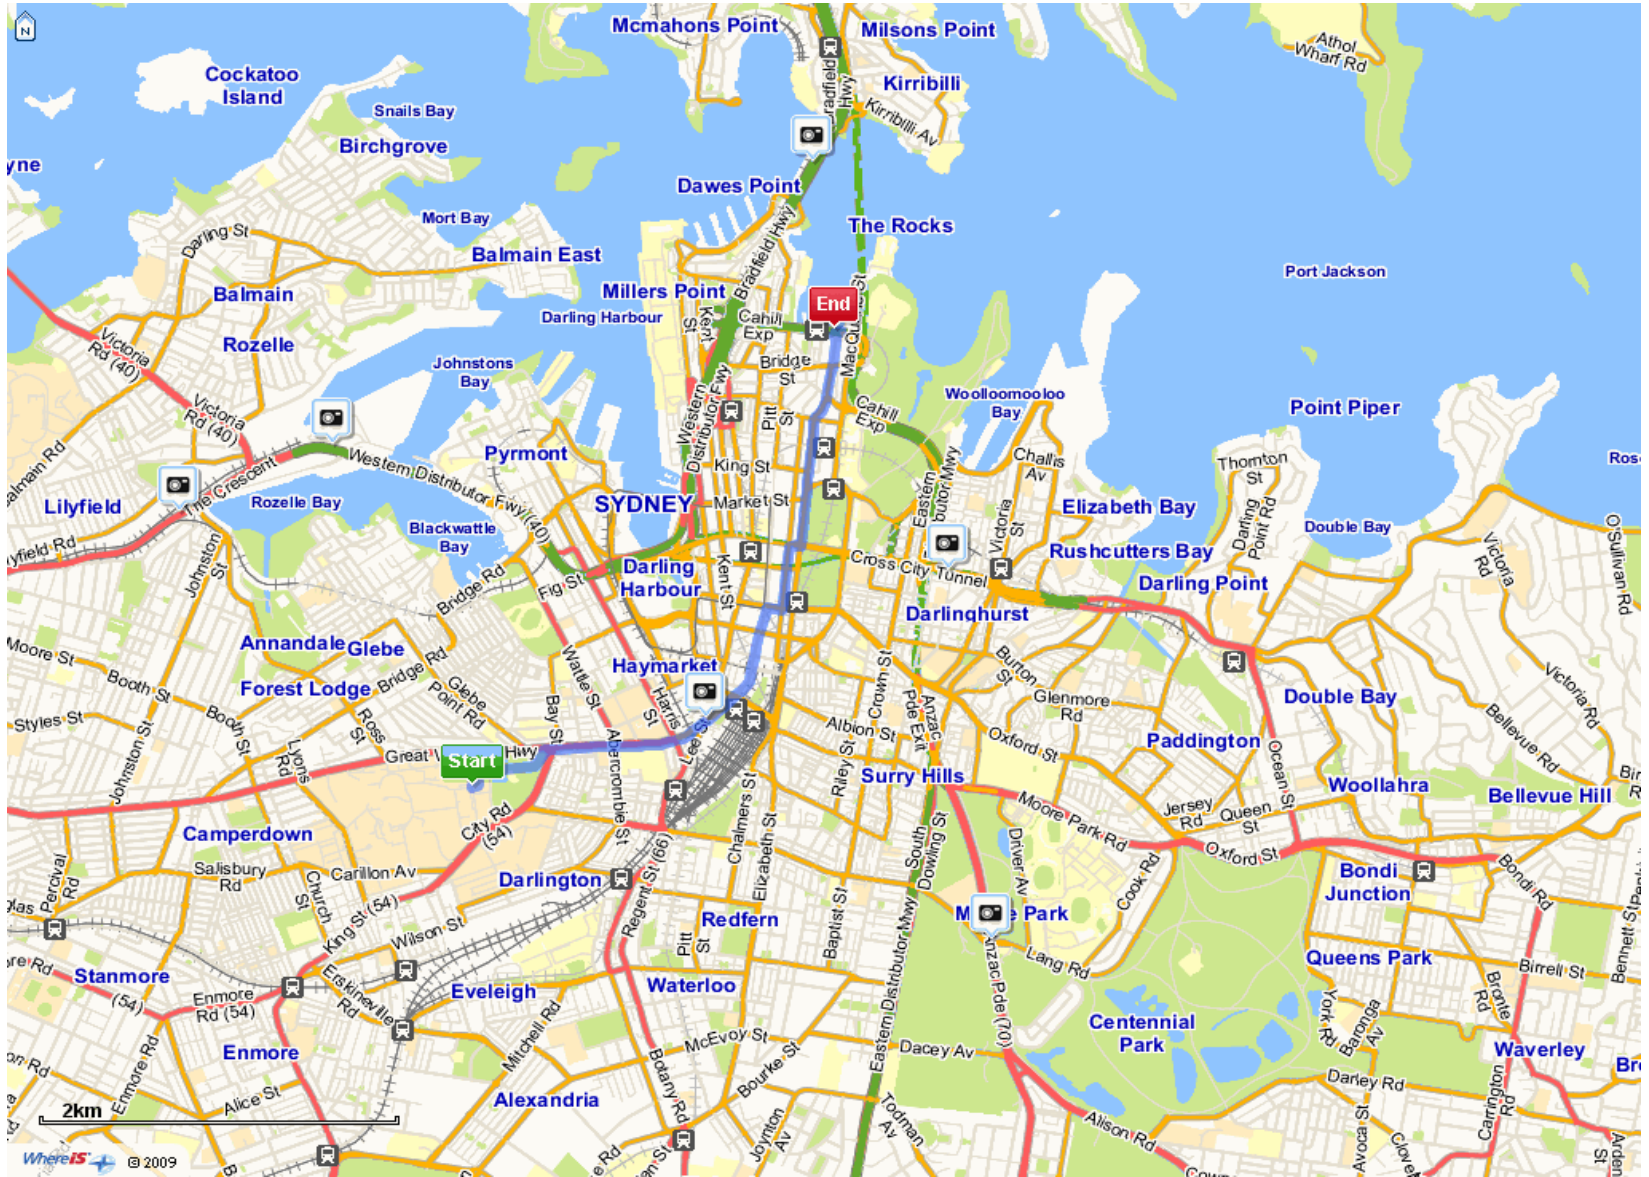

Visit to the University of Sydney

Rae Earnshaw

Background of Prof Earnshaw

- University of Leeds – Russell Group
- Illinois Institute of Technology – private University, Chicago. IITRI
- Northwestern Polytechnical University, Xian, China
- George Washington University – private University – downtown DC – close by White House and NSF – Foggy Bottom – Dept of Electrical Eng and Computer Science
- 4 books with Professor Rogers at US Naval Academy, Annapolis, USA
- University of Bradford, Professor of Electronic Imaging
- <http://www.bradford.ac.uk/ei/electrical-engineering-and-computer-science/staff-profiles/profile/?u=raearnsh>
- Glyndwr University, Professor of Creative Industries

Map of Australia

Map of Sydney

University of Sydney

University of Sydney

References

- <http://sydney.edu.au/>
- http://en.wikipedia.org/wiki/University_of_Sydney